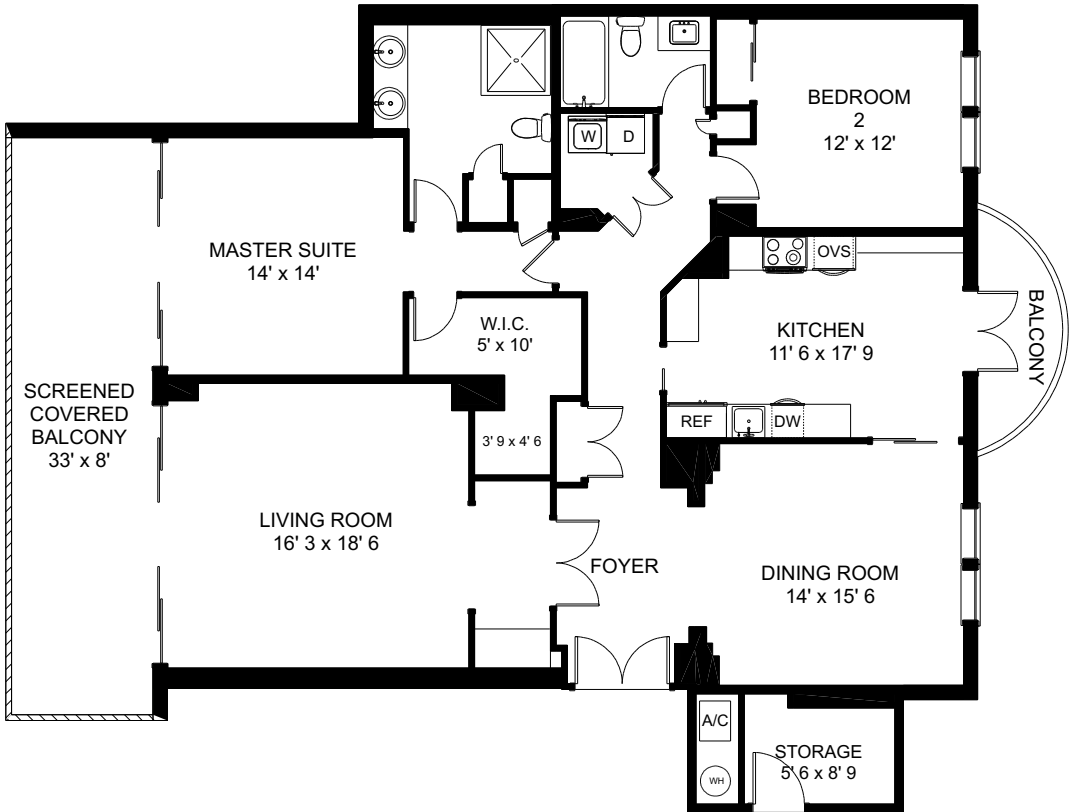

CLARIDGE
7515 PELICAN BAY BOULEVARD
RESIDENCE 3B
NAPLES, FL

TOTAL UNDER AIR	1749 sq. ft.
Covered Balconies	325 sq. ft.

TOTAL AREA	2074 sq. ft.
-------------------	---------------------